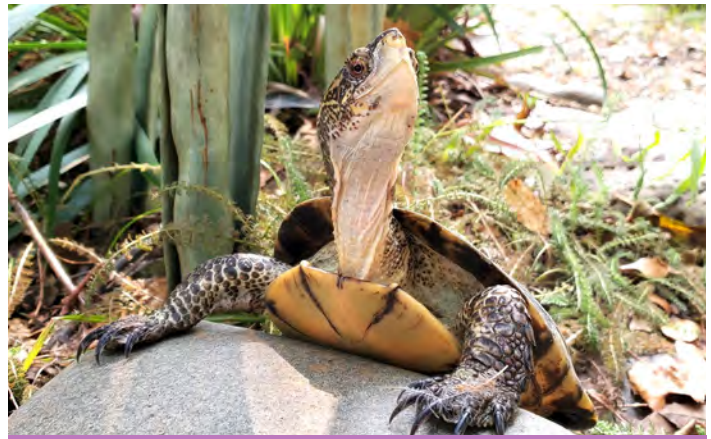

Why Adopt?

How would you like to pay for a year's worth of food for Echo, our Great-horned Owl? Or provide for quarterly vet check-ups for Orion, Wek'-Wek and our other raptors? Or supply our reptiles and amphibians with comfortable bedding?

An adoption is a sponsorship donation that is used to help provide food and care for the all of the animal ambassadors at the Effie Yeaw Nature Center. But it's also much more...

Your adoption of one of our animal ambassadors not only shows that you care about that individual animal, but that you **support our efforts to help the public understand and protect local wildlife and ecosystems.**

We hear from many visitors that our resident animals are what make the Nature Center so special. If like these folks, you feel a connection to one or more of our incredible animal ambassadors, you can embrace and strengthen that connection by adopting!

Are You Ready?

If you're ready to welcome one of our animals into your heart, complete the back side of this flap and mail it, along with your payment, to the Nature Center or bring it to the front desk. You'll receive an adoption packet in the mail within 7 business days. And we hope you'll come visit your animal often, during our normal business hours!